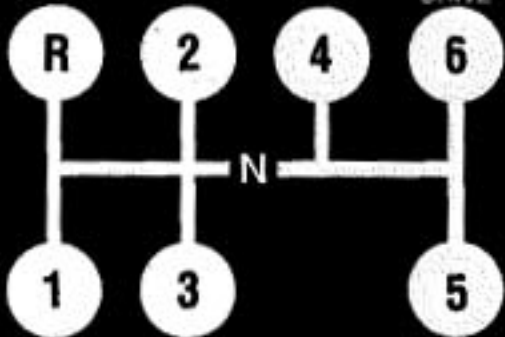

SPICER[®]

OVER
DRIVE

DIRECT

HOPS-0670-0399